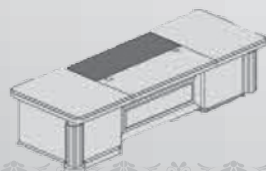

EXTENTION  
1.20 X 0.40 X 0.65MM

EXTENTION  
1.20 X 0.40 X 0.65MM

T 2018 DESK  
2.00 X 0.93 X 0.76M

EY EXTENSION  
1.20 X 0.45 X 0.65M

MY MOBILE PEDESTAL  
0.40 X 0.51 X 0.65M

CF 2018 COFFEE TABLE  
0.60 X 0.60 X 0.45M

CF 2018 COFFEE TABLE  
1.20 X 0.60 X 0.45M

DESK W88  
3.20 X 1.20 X 0.79MM

EXTENTION  
1.80 X 0.58 X 0.65MM

MOBILE PEDESTAL  
0.55 X 0.58 X 0.65MM

BOOK CASE  
4.03 X 0.52 X 2.22MM

COFFEE TABLE  
1.50 X 0.80 X 0.58 MM

CONFERENCE TABLE  
4.00 X 1.68 X 0.76 MM

CONFERENCE TABLE  
2.40 X 1.20 X 0.76 MM