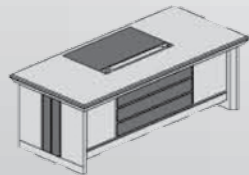

# ROCK

T1099 DESK  
2.00 X 0.93 X 0.76M

EY EXTENSION  
1.20 X 0.45 X 0.65M

MY MOBILE PEDESTAL  
0.40 X 0.51 X 0.65M

B 1099 BOOKCASE  
2.00 X 0.40 X 2.06M

DESK W 202  
2.20 X 1.00 X 0.76MM

EXTENTION  
1.40 X 0.45 X 0.65MM