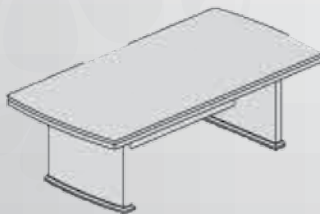

EXTENTION  
1.20 X 0.40 X 0.65MM

EXTENTION  
1.20 X 0.40 X 0.65MM

T 2018 DESK  
2.00 X 0.93 X 0.76M

EY EXTENSION  
1.20 X 0.45 X 0.65M

MY MOBILE PEDESTAL  
0.40 X 0.51 X 0.65M

CF 2018 COFFEE TABLE  
0.60 X 0.60 X 0.45M

CF 2018 COFFEE TABLE  
1.20 X 0.60 X 0.45M

DESK W88  
3.20 X 1.20 X 0.79MM

EXTENTION  
1.80 X 0.58 X 0.65MM

MOBILE PEDESTAL  
0.55 X 0.58 X 0.65MM

BOOK CASE  
4.03 X 0.52 X 2.22MM

COFFEE TABLE  
1.50 X 0.80 X 0.58 MM

CONFERENCE TABLE  
4.00 X 1.68 X 0.76 MM

CONFERENCE TABLE  
2.40 X 1.20 X 0.76 MM