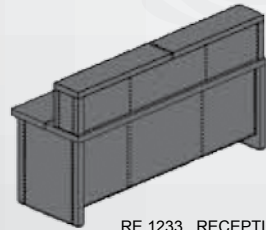

RW1193 BACKGROUND  
2.63 X 0.19 X 2.42M

RE 1221 RECEPTION DESK  
1.80 X 0.55 X 1.11M

RE 1235 RECEPTION DESK  
2.00 X 0.70 X 1.12M

RE 1233 RECEPTION DESK  
2.00 X 0.70 X 1.12M

RE 1238 RECEPTION DESK  
2.00 X 0.75 X 1.12M